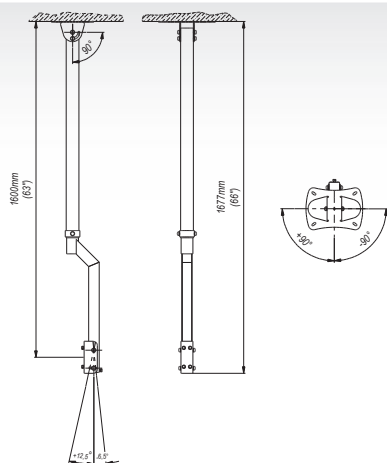

CM1 ■ LCD Ceiling Mount 26"-55"

Features

- 1 **ADJUSTABLE TILT ANGLE**
variable from +12,5°/-6,5°
- 2 **QUICK INSTALLATION**
easy installation of the product
- 3 **COMPATIBILITY**
LWB, PWB, TWB series component
- 4 **CABLE ORGANISER**

Technical Data

100x100 mm 200x100 mm 200x200 mm 300x300 mm 400x200 mm 400x400 mm 600x400 mm 800x200 mm 800x400 mm	80 Kg	90°-90°	min. 1677 mm
26"-55"	12,5°/-6,5°	min. 50x75 mm max. 850x460 mm	

Trade Information

Index	Colour	Package	EAN
CM1c-B	■	■	5908252960132
CM1s-B	■	■	5908252960149

Package Dimensions [mm] (H x W x D)	1310x210x210
Weight [Kg]	9.5

Accessories

LWB1/PWB1/TWB1

CMA1